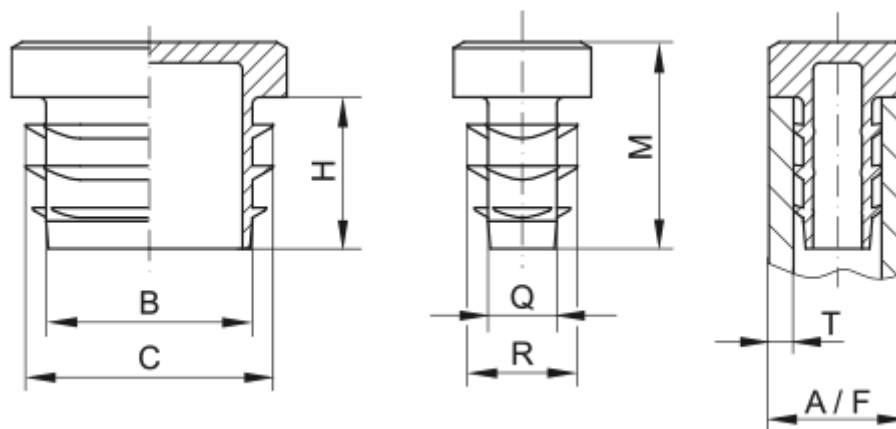

Article number: 59GPN270R3525152

Description: KLEE Square plugs GPN 270 - 35x25 (Wall thickness 1,5-2)

## Measures

A = 35x25

B = 29

C = 33

H = 14

M = 19

Q = 19

R = 23